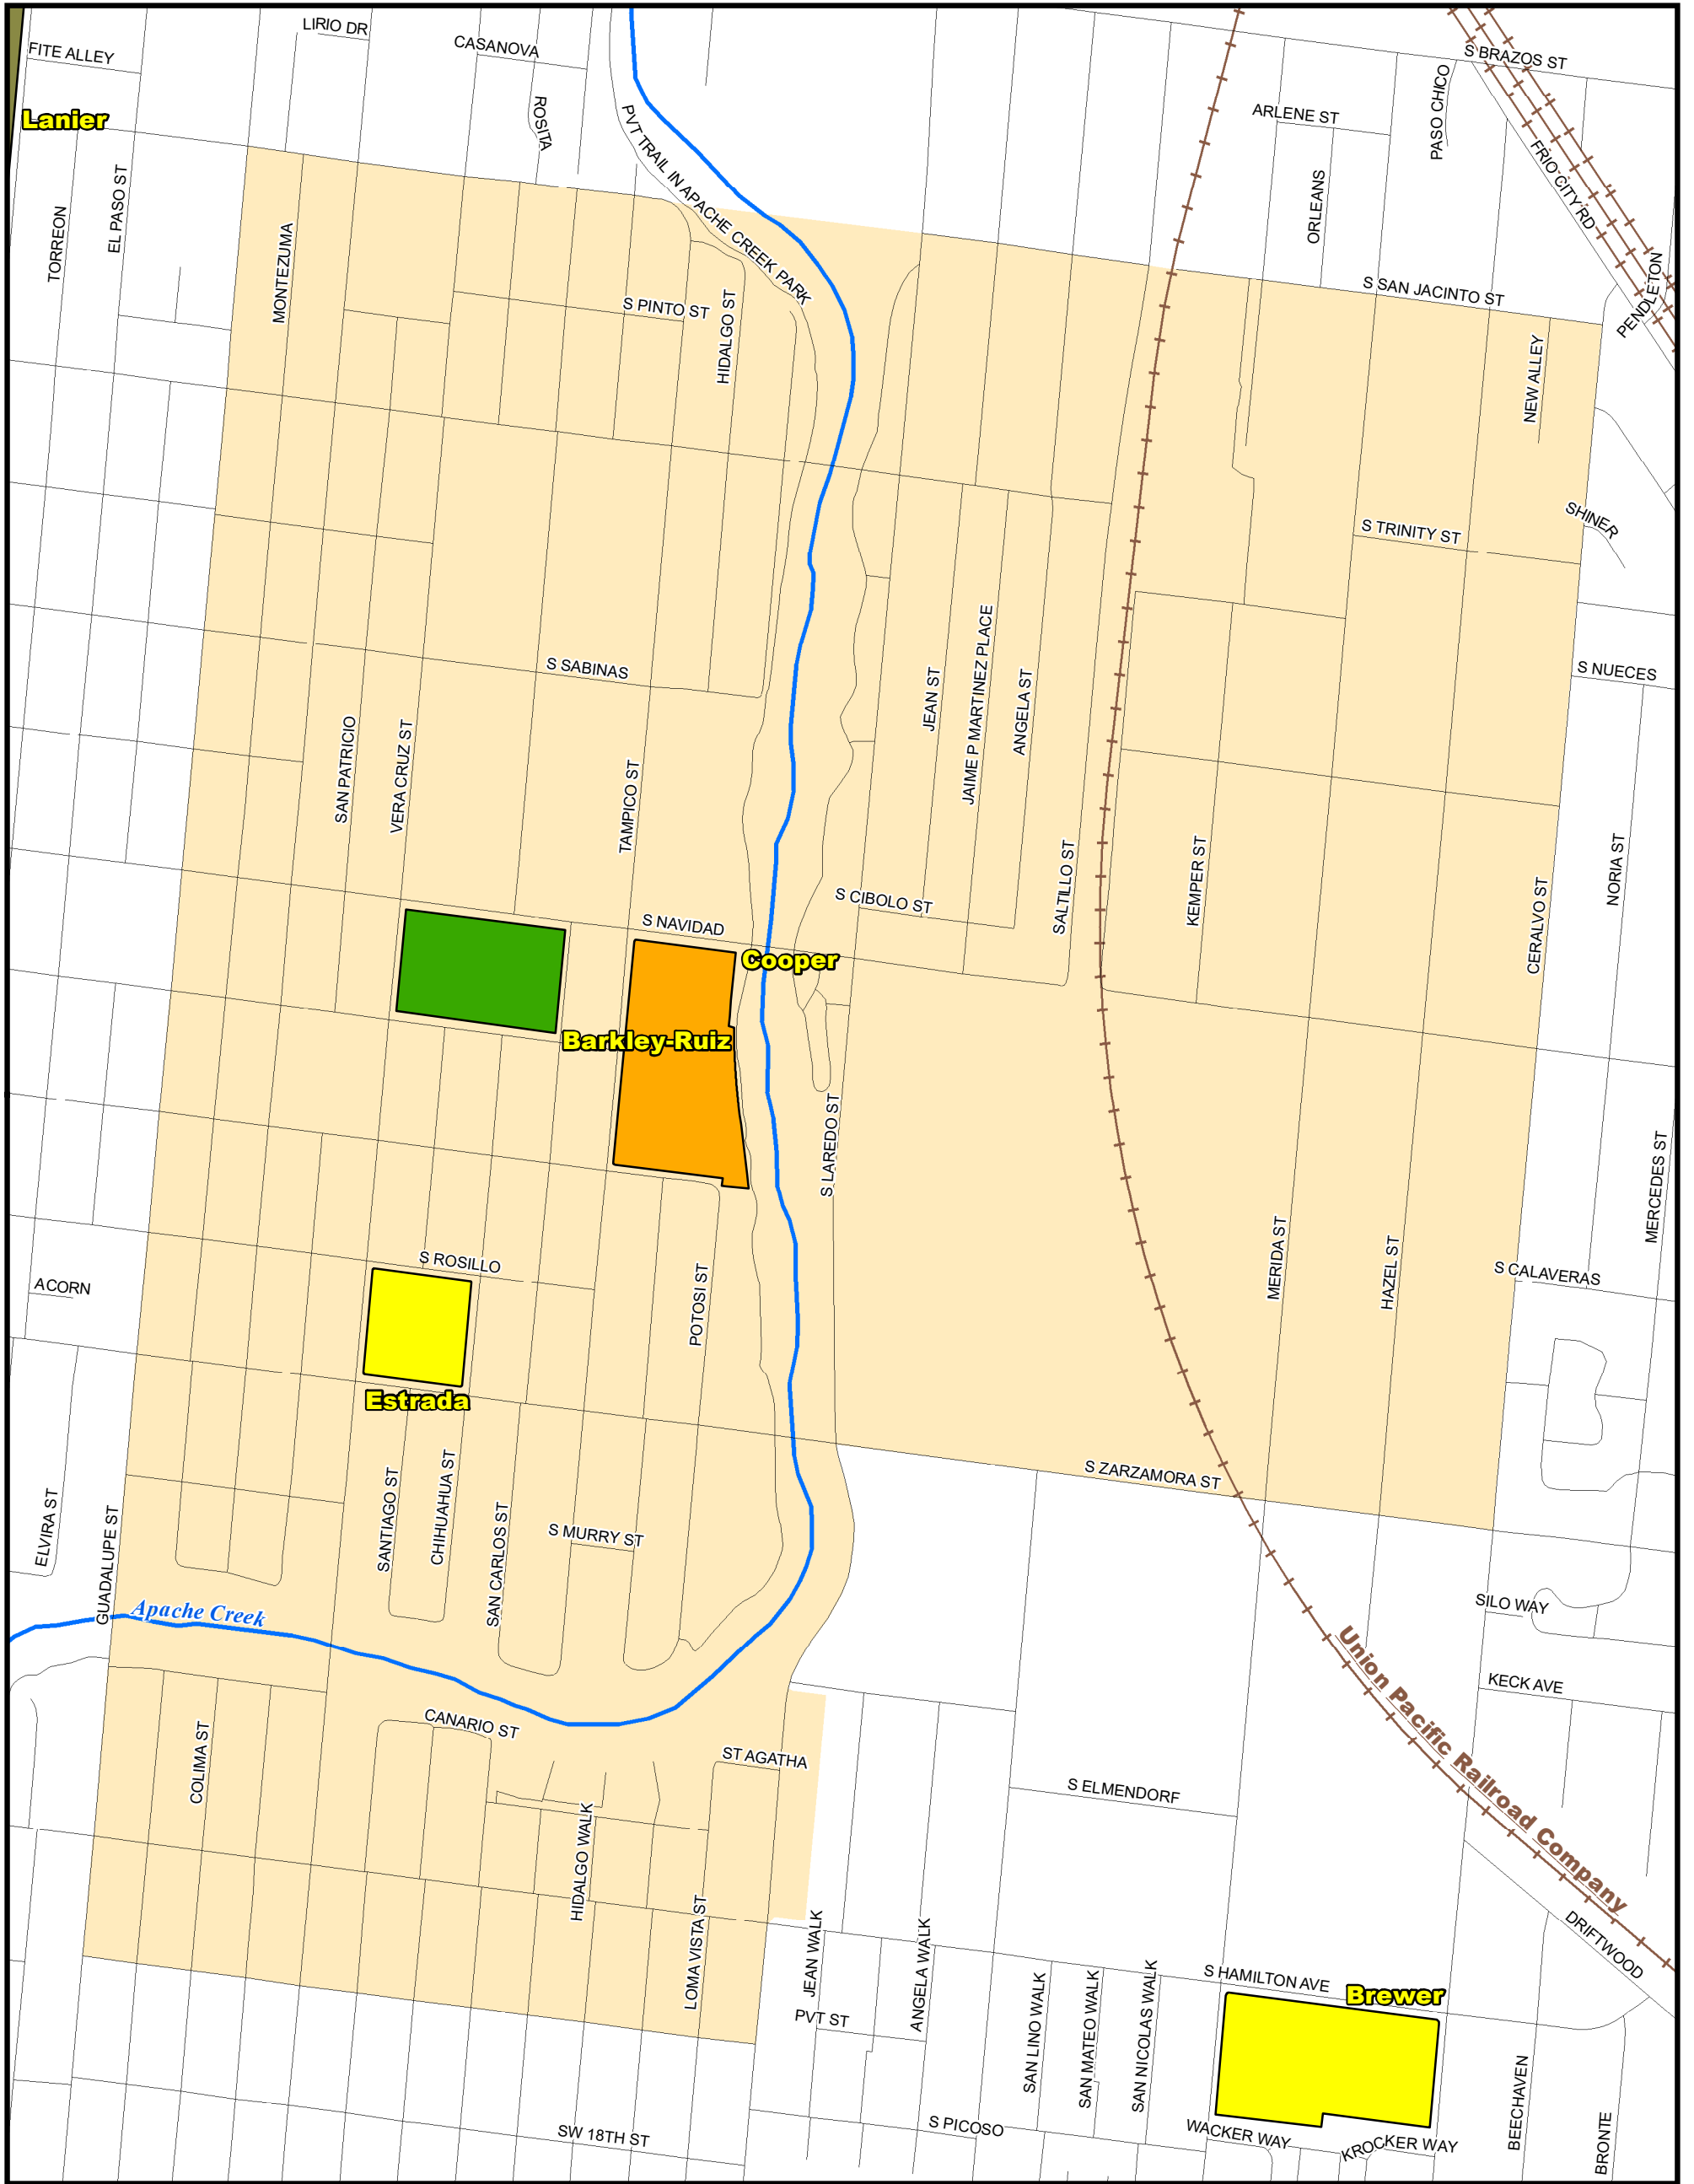

Attendance Boundary for 2021-2022

BARKLEY- RUIZ
Primary School
Grades Served: PK-6

1111 S. NAVIDAD ST.
SAN ANTONIO, TX 78207

LEGEND

1 inch equals 0.11 miles

Last Updated 2019-2020

SAISD Facilities	Route Features	Natural Features
<p>Facility_Type</p> <ul style="list-style-type: none"> Administrative Closed - Pending Reuse Primary PK/K-5/6 High School PK/K-8 School Special Program 	<ul style="list-style-type: none"> Middle School Early Childhood EC Streets Railroad Tracks 	<ul style="list-style-type: none"> Rivers & Creeks Water Bodies